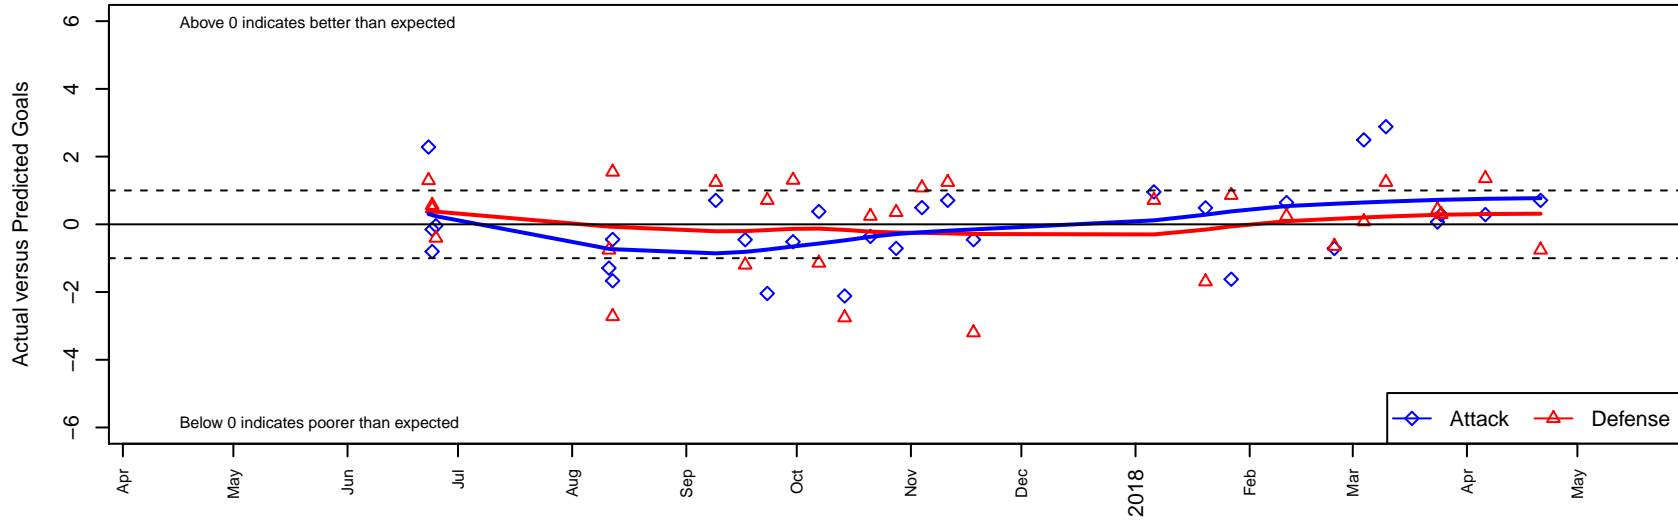

Eastside FC Blue G04

Eastside FC
 Preston, WA
 G04 total strength=1192
 attack=4.62 defense=3.28
 fall league = RCL G04 Div 4

alt names used:
 Eastside FC G04 Blue
 Eastside FC G04 Blue C
 Eastside FC G04 Blue C

Venues played:
 2017 RVS Classic GU14
 2017 Eastside FC Cup GU14-15
 2017 RCL G04 Div 4
 2017 WYS Presidents Cup G04 Division 2

Eastside FC Blue G04
 Dots are actual minus expected GF (blue circles) and GA (red triangles).
 Blue line is smoothed change in attack strength. Red is smoothed change in defense strength.

**attack and defense variance (black dot)
relative to other teams
and top 10 in region**

**attack and defense rating
relative to others at age
and all opponents in last 13 months**

Performance relative to 13 month average