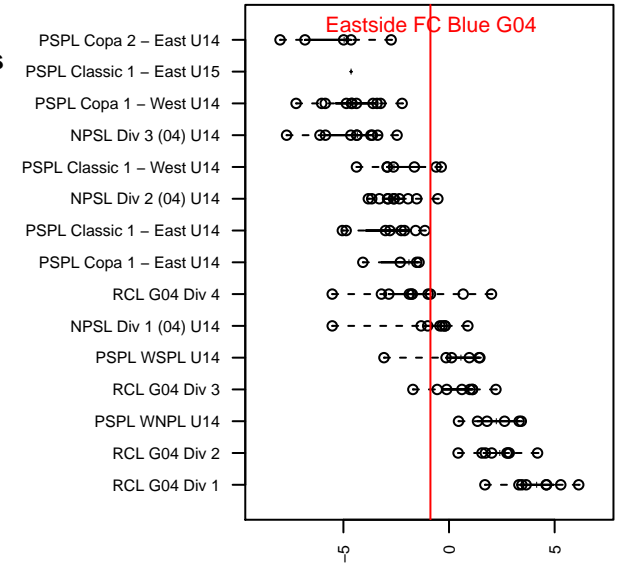

Eastside FC Blue G04

Eastside FC
 Preston, WA
 G04 total strength=1192
 attack=4.62 defense=3.28
 fall league = RCL G04 Div 4

alt names used:
 Eastside FC G04 Blue
 Eastside FC G04 Blue C
 Eastside FC G04 Blue C

Venues played:
 2017 RVS Classic GU14
 2017 Eastside FC Cup GU14-15
 2017 RCL G04 Div 4
 2017 WYS Presidents Cup G04 Division 2

Eastside FC Blue G04
 Dots are actual minus expected GF (blue circles) and GA (red triangles).
 Blue line is smoothed change in attack strength. Red is smoothed change in defense strength.

**attack and defense variance (black dot)
relative to other teams
and top 10 in region**

**attack and defense rating
relative to others at age
and all opponents in last 13 months**

Performance relative to 13 month average