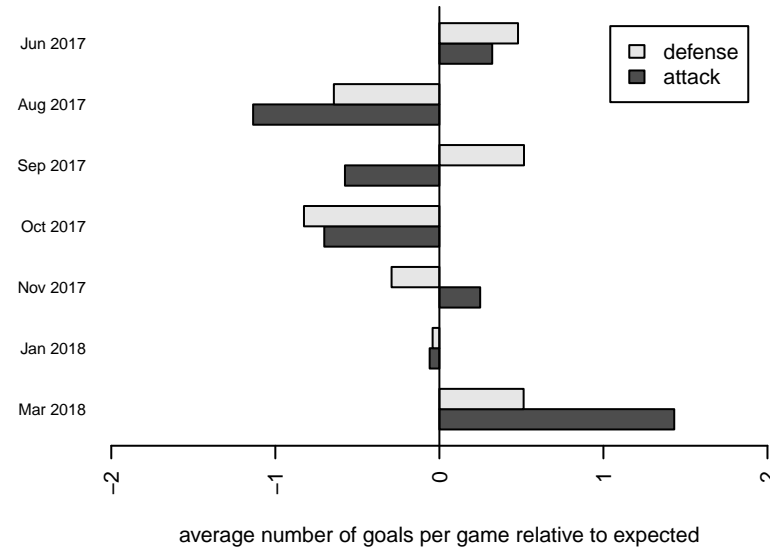

Performance relative to 13 month average