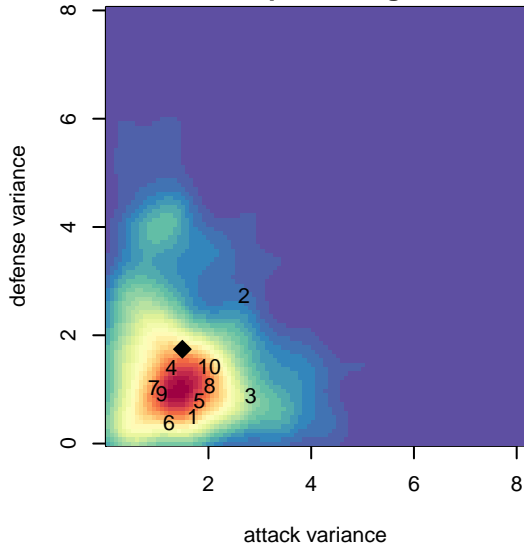

Eastside FC Blue G04

Eastside FC
 Preston, WA
 G04 total strength=1192
 attack=4.62 defense=3.28
 fall league = RCL G04 Div 4

alt names used:
 Eastside FC G04 Blue
 Eastside FC G04 Blue C
 Eastside FC G04 Blue C

Venues played:
 2017 RVS Classic GU14
 2017 Eastside FC Cup GU14-15
 2017 RCL G04 Div 4
 2017 WYS Presidents Cup G04 Division 2

Eastside FC Blue G04
 Dots are actual minus expected GF (blue circles) and GA (red triangles).
 Blue line is smoothed change in attack strength. Red is smoothed change in defense strength.

**attack and defense variance (black dot)
relative to other teams
and top 10 in region**

**attack and defense rating
relative to others at age
and all opponents in last 13 months**

Performance relative to 13 month average